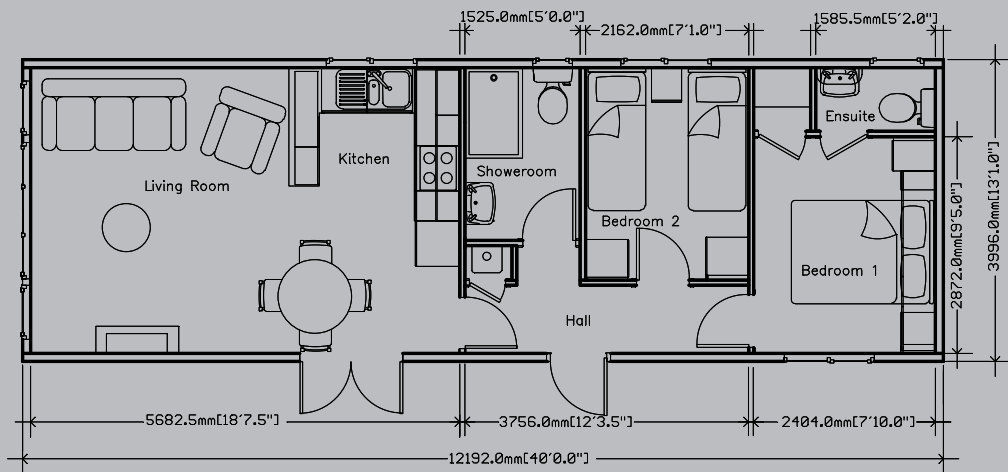

Available in a 12', 13' and 14' wide layout, the Salisbury Executive features a number of outstanding design upgrades - but without breaking the budget.

Floor to ceiling windows to the front elevation, a fully vaulted tongue and groove ceiling and a Velux window above the kitchen, combine to make this lodge as spacious as possible.

A high gloss, contemporary style kitchen, which is fully equipped with integrated appliances, is also included as standard in the 'Executive'.

The lodge incorporates a full size 1200mm shower as a free option in the main bathroom, together with fully tiled walls - STUNNING!

The master bedroom offers a selection of layouts which can either incorporate a full en-suite, a smaller cloakroom with WC and basin or simply more storage - whatever suits your needs. A general upgrading of furniture and fabrics to both bedrooms, completes the picture for our new addition to the range.

The Salisbury Executive has a distinctive modern look which exudes an elegant and relaxed warmth

Salisbury Executive 40' x 13'

Salisbury Executive 44' x 13'

An example layout, more layouts available upon request.