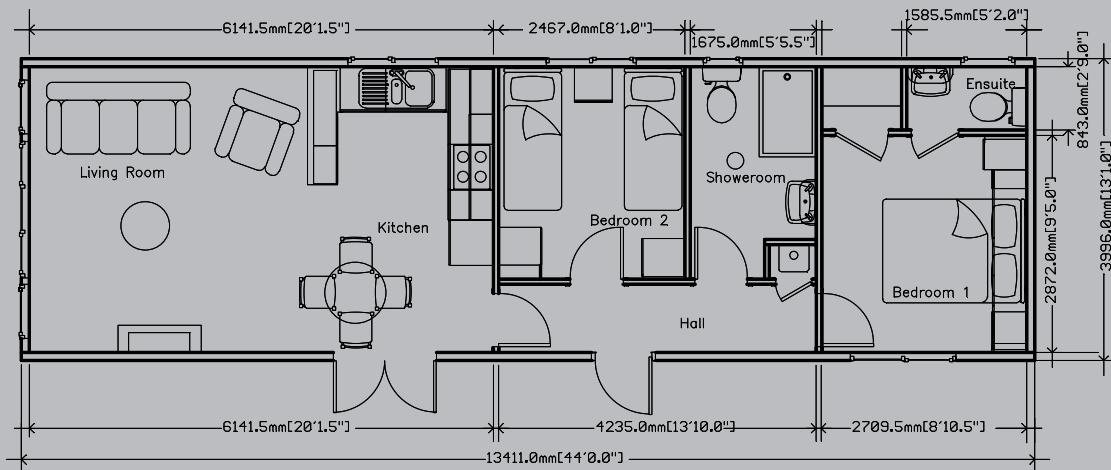

Available in a 12', 13' and 14' wide layout, the Salisbury Executive features a number of outstanding design upgrades - but without breaking the budget.

Floor to ceiling windows to the front elevation, a fully vaulted tongue and groove ceiling and a Velux window above the kitchen, combine to make this lodge as spacious as possible.

A high gloss, contemporary style kitchen, which is fully equipped with integrated appliances, is also included as standard in the 'Executive'.

The lodge incorporates a full size 1200mm shower as a free option in the main bathroom, together with fully tiled walls - STUNNING!

The master bedroom offers a selection of layouts which can either incorporate a full en-suite, a smaller cloakroom with WC and basin or simply more storage - whatever suits your needs. A general upgrading of furniture and fabrics to both bedrooms, completes the picture for our new addition to the range.

The Salisbury Executive has a distinctive modern look which exudes an elegant and relaxed warmth

Salisbury Executive 40' x 13'

Salisbury Executive 44' x 13'

An example layout, more layouts available upon request.